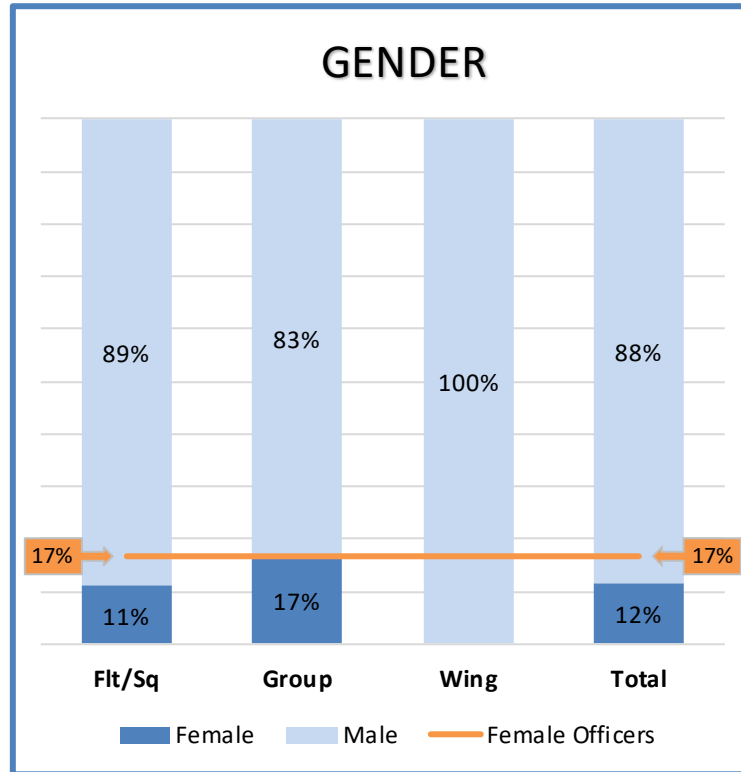

ANG Commander Pipeline

State: South Dakota

	Flt/Sq	Group	Wing	Total
Minority	-	-	1	1
Majority	9	6	1	16
Total	9	6	2	17

	Flt/Sq	Group	Wing	Total
Female	1	1	-	2
Male	8	5	2	15
Total	9	6	2	17

	Flt/Sq	Group	Wing	Total
Hispanic	-	-	-	-
Non-Hispanic	9	6	2	17
Total	9	6	2	17

Note: Minority = Non-White, Majority = White

Source: MILPDS FY21 Q1