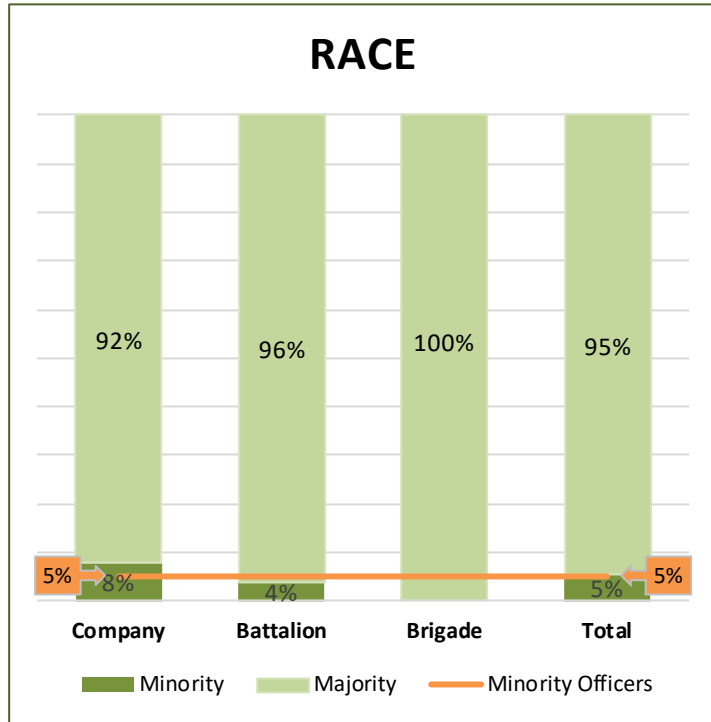

ARNG Commander Pipeline

State: South Dakota

	Company	Battalion	Brigade	Total
Minority	9	5	-	14
Majority	106	125	14	245
Total	115	130	14	259

Note: Minority = Non-White, Majority = White