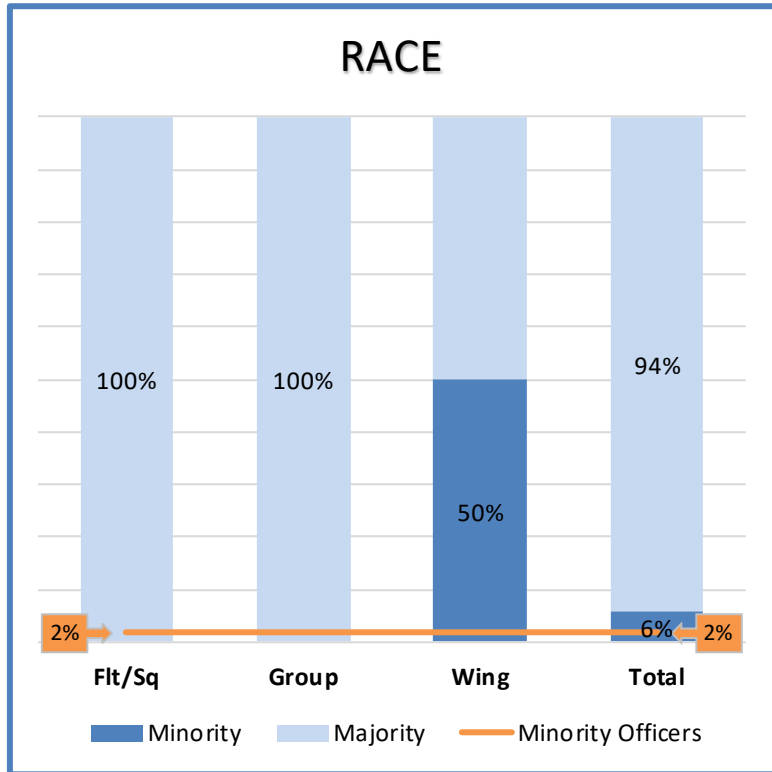

ANG Commander Pipeline

State: South Dakota

	Flt/Sq	Group	Wing	Total
Minority	-	-	1	1
Majority	9	6	1	16
Total	9	6	2	17

	Flt/Sq	Group	Wing	Total
Female	1	1	-	2
Male	8	5	2	15
Total	9	6	2	17

	Flt/Sq	Group	Wing	Total
Hispanic	-	-	-	-
Non-Hispanic	9	6	2	17
Total	9	6	2	17

Note: Minority = Non-White, Majority = White

Source: MILPDS FY21 Q1