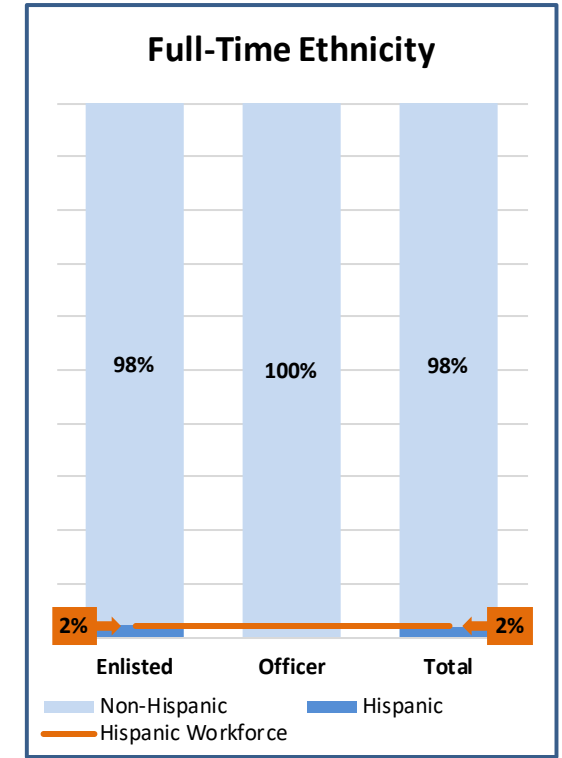

Air National Guard Full-Time Force

SOUTH DAKOTA

Traditional (Drill Status)					
Race					
	Minority		Majority		Total
Enlisted	10	2%	640	98%	650
Officer	1	1%	66	99%	67
Total	11	2%	706	98%	717

Gender					
	Female		Male		Total
Enlisted	193	30%	457	70%	650
Officer	14	21%	53	79%	67
Total	207	29%	510	71%	717

Ethnicity					
	Hispanic		Non-Hispanic		Total
Enlisted	16	2%	634	98%	650
Officer	1	1%	66	99%	67
Total	17	2%	700	98%	717

Note: Traditional force excludes Title 32 Technicians

Source: MILPDS FY21 Q1

	Minority	Majority	Total
Enlisted	12	359	371
Officer	1	45	46
Total	13	404	417

	Female	Male	Total
Enlisted	57	314	371
Officer	5	41	46
Total	62	355	417

	Hispanic	Non-Hispanic	Total
Enlisted	8	363	371
Officer	-	46	46
Total	8	409	417

Note: Full-time force includes AGRs and Technicians