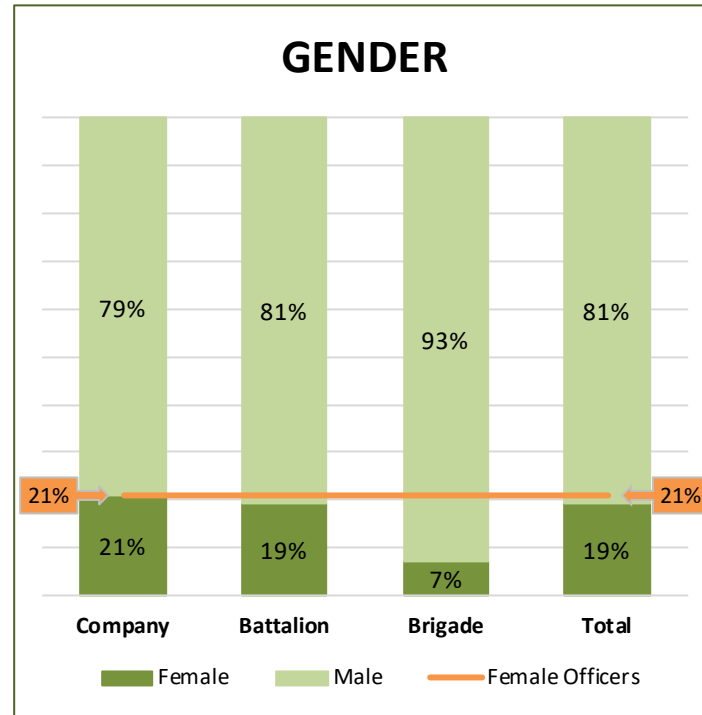

Company	Battalion	Brigade	Total
Female	24	25	1	50
Male	91	105	13	209
Total	115	130	14	259