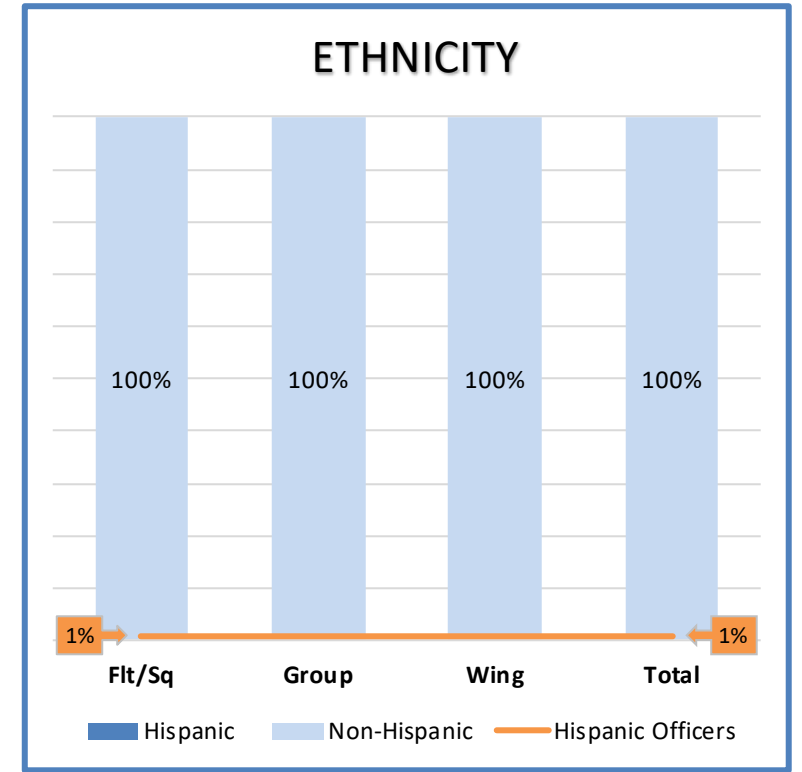

ANG Commander Pipeline

State: South Dakota

	Flt/Sq	Group	Wing	Total
Minority	-	-	1	1
Majority	9	6	1	16
Total	9	6	2	17

	Flt/Sq	Group	Wing	Total
Female	1	1	-	2
Male	8	5	2	15
Total	9	6	2	17

	Flt/Sq	Group	Wing	Total
Hispanic	-	-	-	-
Non-Hispanic	9	6	2	17
Total	9	6	2	17

Note: Minority = Non-White, Majority = White

Source: MILPDS FY21 Q1