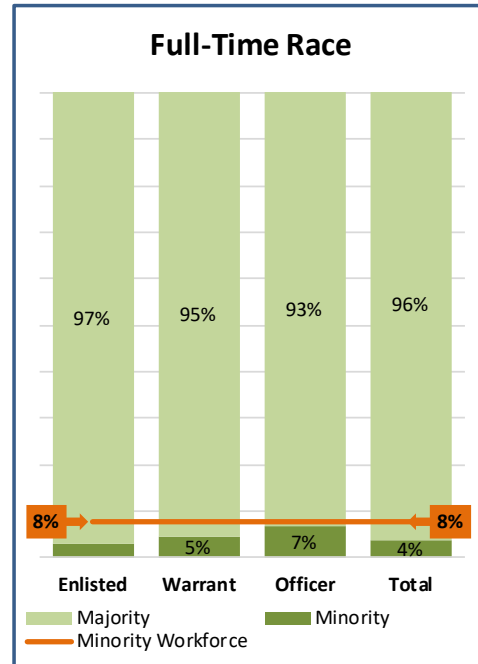

Army National Guard Full-Time Force

SOUTH DAKOTA

M-Day (Drill Status)					
Race					
	Minority		Majority		Total
Enlisted	213	9%	2,107	91%	2,320
Warrant	-	0%	46	100%	46
Officer	14	5%	285	95%	299
Total	227	9%	2,438	91%	2,665

Gender					
	Female		Male		Total
Enlisted	405	17%	1,915	83%	2,320
Warrant	4	9%	42	91%	46
Officer	66	22%	233	78%	299
Total	475	18%	2,190	82%	2,665

Ethnicity					
	Hispanic		Non-Hispanic		Total
Enlisted	50	2%	2,270	98%	2,320
Warrant	-	0%	46	100%	46
Officer	1	0%	298	100%	299
Total	51	2%	2,614	98%	2,665

Note: M-Day force excludes Title-32 Technicians

Source: RCMS-G FY21 Q1

	Minority	Majority	Total
Enlisted	10	334	344
Warrant	3	63	66
Officer	5	69	74
Total	18	466	484

	Female	Male	Total
Enlisted	54	290	344
Warrant	6	60	66
Officer	12	62	74
Total	72	412	484

	Hispanic	Non-Hispanic	Total
Enlisted	3	341	344
Warrant	-	66	66
Officer	-	74	74
Total	3	481	484

Note: Full-time force includes AGRs and Title-32 Technicians