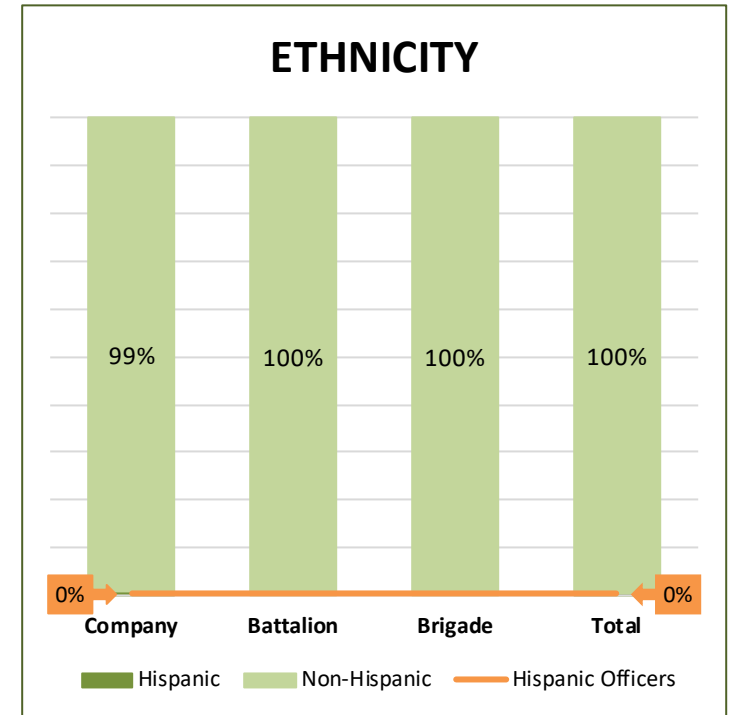

Ethnicity					
	Hispanic		Non-Hispanic		Total
Enlisted	16	2%	634	98%	650
Officer	1	1%	66	99%	67
Total	17	2%	700	98%	717

Note: Traditional force excludes Title 32 Technicians

Source: MILPDS FY21 Q1

	Minority	Majority	Total
Enlisted	12	359	371
Officer	1	45	46
Total	13	404	417

	Female	Male	Total
Enlisted	57	314	371
Officer	5	41	46
Total	62	355	417

	Hispanic	Non-Hispanic	Total
Enlisted	8	363	371
Officer	-	46	46
Total	8	409	417

Note: Full-time force includes AGRs and Technicians

ARNG Commander Pipeline

State: South Dakota

	Company	Battalion	Brigade	Total
Minority	9	5	-	14
Majority	106	125	14	245
Total	115	130	14	259

Note: Minority = Non-White, Majority = White

	Company	Battalion	Brigade	Total
Female	24	25	1	50
Male	91	105	13	209
Total	115	130	14	259