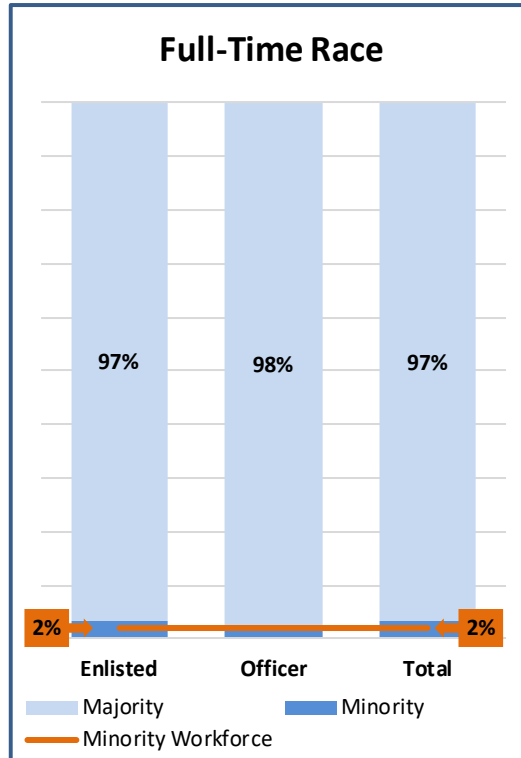

Air National Guard Full-Time Force

SOUTH DAKOTA

Traditional (Drill Status)					
Race					
	Minority		Majority		Total
Enlisted	10	2%	640	98%	650
Officer	1	1%	66	99%	67
Total	11	2%	706	98%	717

Gender					
	Female		Male		Total
Enlisted	193	30%	457	70%	650
Officer	14	21%	53	79%	67
Total	207	29%	510	71%	717

Ethnicity					
	Hispanic		Non-Hispanic		Total
Enlisted	16	2%	634	98%	650
Officer	1	1%	66	99%	67
Total	17	2%	700	98%	717

Note: Traditional force excludes Title 32 Technicians

Source: MILPDS FY21 Q1

	Minority	Majority	Total
Enlisted	12	359	371
Officer	1	45	46
Total	13	404	417

	Female	Male	Total
Enlisted	57	314	371
Officer	5	41	46
Total	62	355	417

	Hispanic	Non-Hispanic	Total
Enlisted	8	363	371
Officer	-	46	46
Total	8	409	417

Note: Full-time force includes AGRs and Technicians