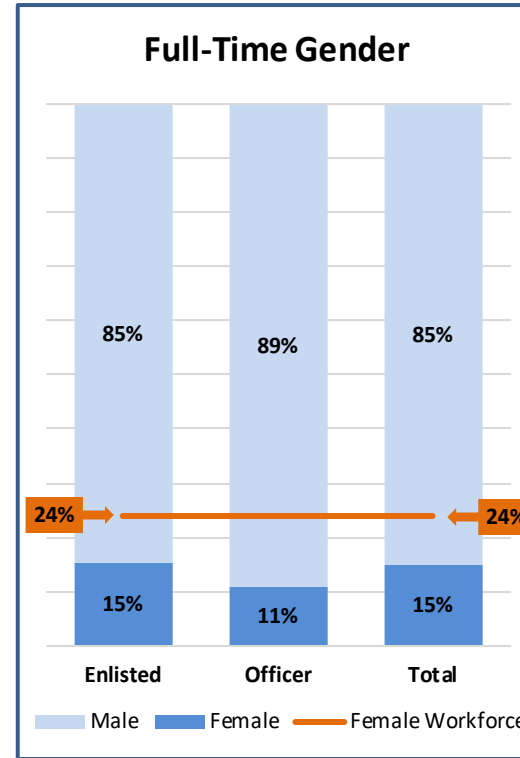

Air National Guard Full-Time Force

SOUTH DAKOTA

Traditional (Drill Status)					
Race					
	Minority		Majority		Total
Enlisted	10	2%	640	98%	650
Officer	1	1%	66	99%	67
Total	11	2%	706	98%	717

Gender					
	Female		Male		Total
Enlisted	193	30%	457	70%	650
Officer	14	21%	53	79%	67
Total	207	29%	510	71%	717

Ethnicity					
	Hispanic		Non-Hispanic		Total
Enlisted	16	2%	634	98%	650
Officer	1	1%	66	99%	67
Total	17	2%	700	98%	717

Note: Traditional force excludes Title 32 Technicians

Source: MILPDS FY21 Q1

	Minority	Majority	Total
Enlisted	12	359	371
Officer	1	45	46
Total	13	404	417

	Female	Male	Total
Enlisted	57	314	371
Officer	5	41	46
Total	62	355	417

	Hispanic	Non-Hispanic	Total
Enlisted	8	363	371
Officer	-	46	46
Total	8	409	417

Note: Full-time force includes AGRs and Technicians