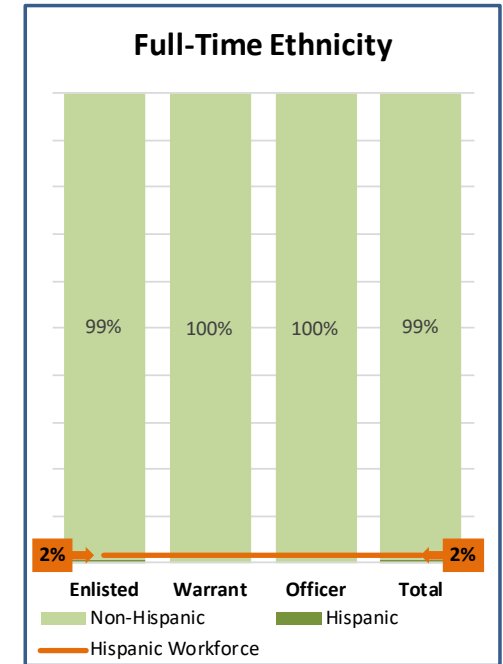

Army National Guard Full-Time Force

SOUTH DAKOTA

M-Day (Drill Status)					
Race					
	Minority		Majority		Total
Enlisted	213	9%	2,107	91%	2,320
Warrant	-	0%	46	100%	46
Officer	14	5%	285	95%	299
Total	227	9%	2,438	91%	2,665

Gender					
	Female		Male		Total
Enlisted	405	17%	1,915	83%	2,320
Warrant	4	9%	42	91%	46
Officer	66	22%	233	78%	299
Total	475	18%	2,190	82%	2,665

Ethnicity					
	Hispanic		Non-Hispanic		Total
Enlisted	50	2%	2,270	98%	2,320
Warrant	-	0%	46	100%	46
Officer	1	0%	298	100%	299
Total	51	2%	2,614	98%	2,665

Note: M-Day force excludes Title-32 Technicians

Source: RCMS-G FY21 Q1

	Minority	Majority	Total
Enlisted	10	334	344
Warrant	3	63	66
Officer	5	69	74
Total	18	466	484

	Female	Male	Total
Enlisted	54	290	344
Warrant	6	60	66
Officer	12	62	74
Total	72	412	484

	Hispanic	Non-Hispanic	Total
Enlisted	3	341	344
Warrant	-	66	66
Officer	-	74	74
Total	3	481	484

Note: Full-time force includes AGRs and Title-32 Technicians